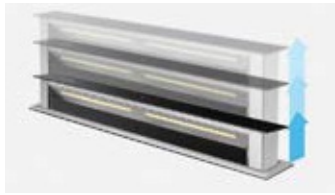

Hood Highlights

Miliki dapur yang bebas dari kuman, kelembapan, dan bau tak sedap dengan Tudung Hisap/Hood kami. Sebuah solusi ekstraksi yang luar biasa dengan desain yang elegan, sistem penyaringan yang canggih, dan aliran udara yang kuat.

Downdraft Hood

Membuat area memasak tetap leluasa karena perangkat dapat tersimpan di dalam meja ketika tidak digunakan.